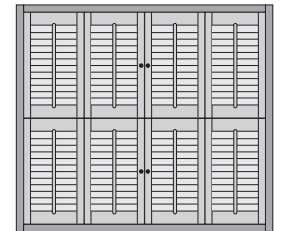

## DESIGN THE SHUTTERS THAT ARE PERFECT FOR YOUR HOME

Choose from an extensive pallet of colours or use our colour matching service to customise your shutter to your own colour. Five louvre sizes for Austin, four louvre sizes for Dulwich, various tilt rod positions, hinges and shutter styles are available.

A choice of shutter styles to control your light and privacy

Full Height

Café Style

Tier on Tier

Be creative and choose these rich red mahogany solid shutters.

Also available are Bi-fold track, Bypass Track, Solid Panels and Shapes.