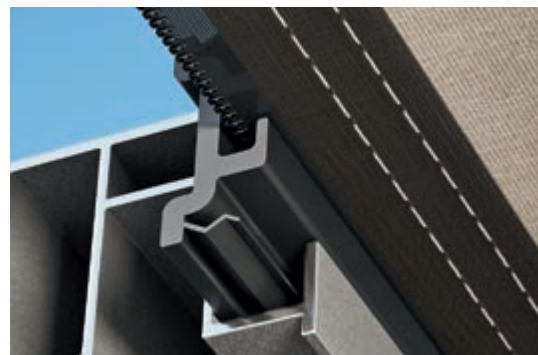

### **OptiStretch or Stretch – always a stable fabric position**

With Plaza Viva OptiStretch the fabric is held captive and on all four sides. The advantages: a highly tensioned fabric and no light gap on the sides. The basic version of the Plaza Viva Stretch is tensioned on two sides and there is a light gap between the fabric and guide channel. A strong rope tensioning system ensures even fabric positioning with both versions.