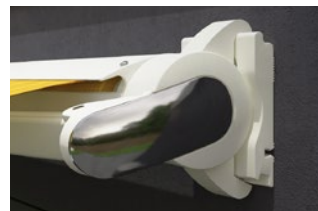

Create a carefree ambience.

markilux 990 | The Slim One

markilux
safe timeless beautiful

markilux 990 | The Slim One Small, but impressive! You will be surprised how much technological sophistication there is in this 125mm flat cassette. The compact construction with the U-shaped front profile in which the folding arms and awning cover disappear, and an impressive angle of pitch of up to 70 degrees when ceiling mounted make this awning best suited for smaller patios and balconies. Thanks to these advantages you can easily spend many hours relaxing in the shade.

Dimensions
max. 500 × 300 cm

Folding arm
twin steel-link chains,
optional: Bionic tendon

Options
end caps in polished chrome,
valance

Wall sealing profile The slim aluminium profile in the awning colour closes the gap between the awning and the wall, allowing rain to be discreetly drained off the awning.

End caps in polished chrome
Add that certain extra touch to your markilux 990.