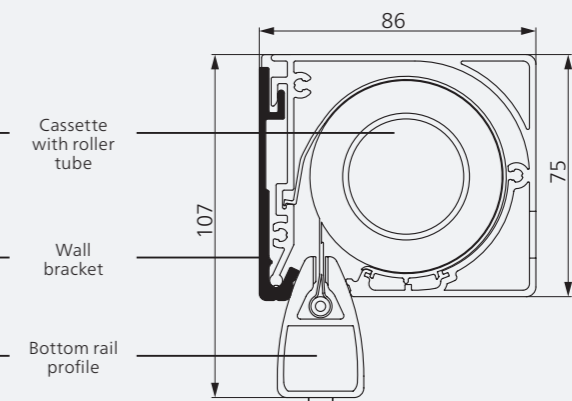

Cassette round, small (86 x 75 mm)

Cassette square, small (86 x 75 mm)

Cassette round, middle (101 x 92 mm)

Cassette square, middle (101 x 92 mm)

Cassette round, large (121 x 112 mm)

Cassette square, large (121 x 112 mm)