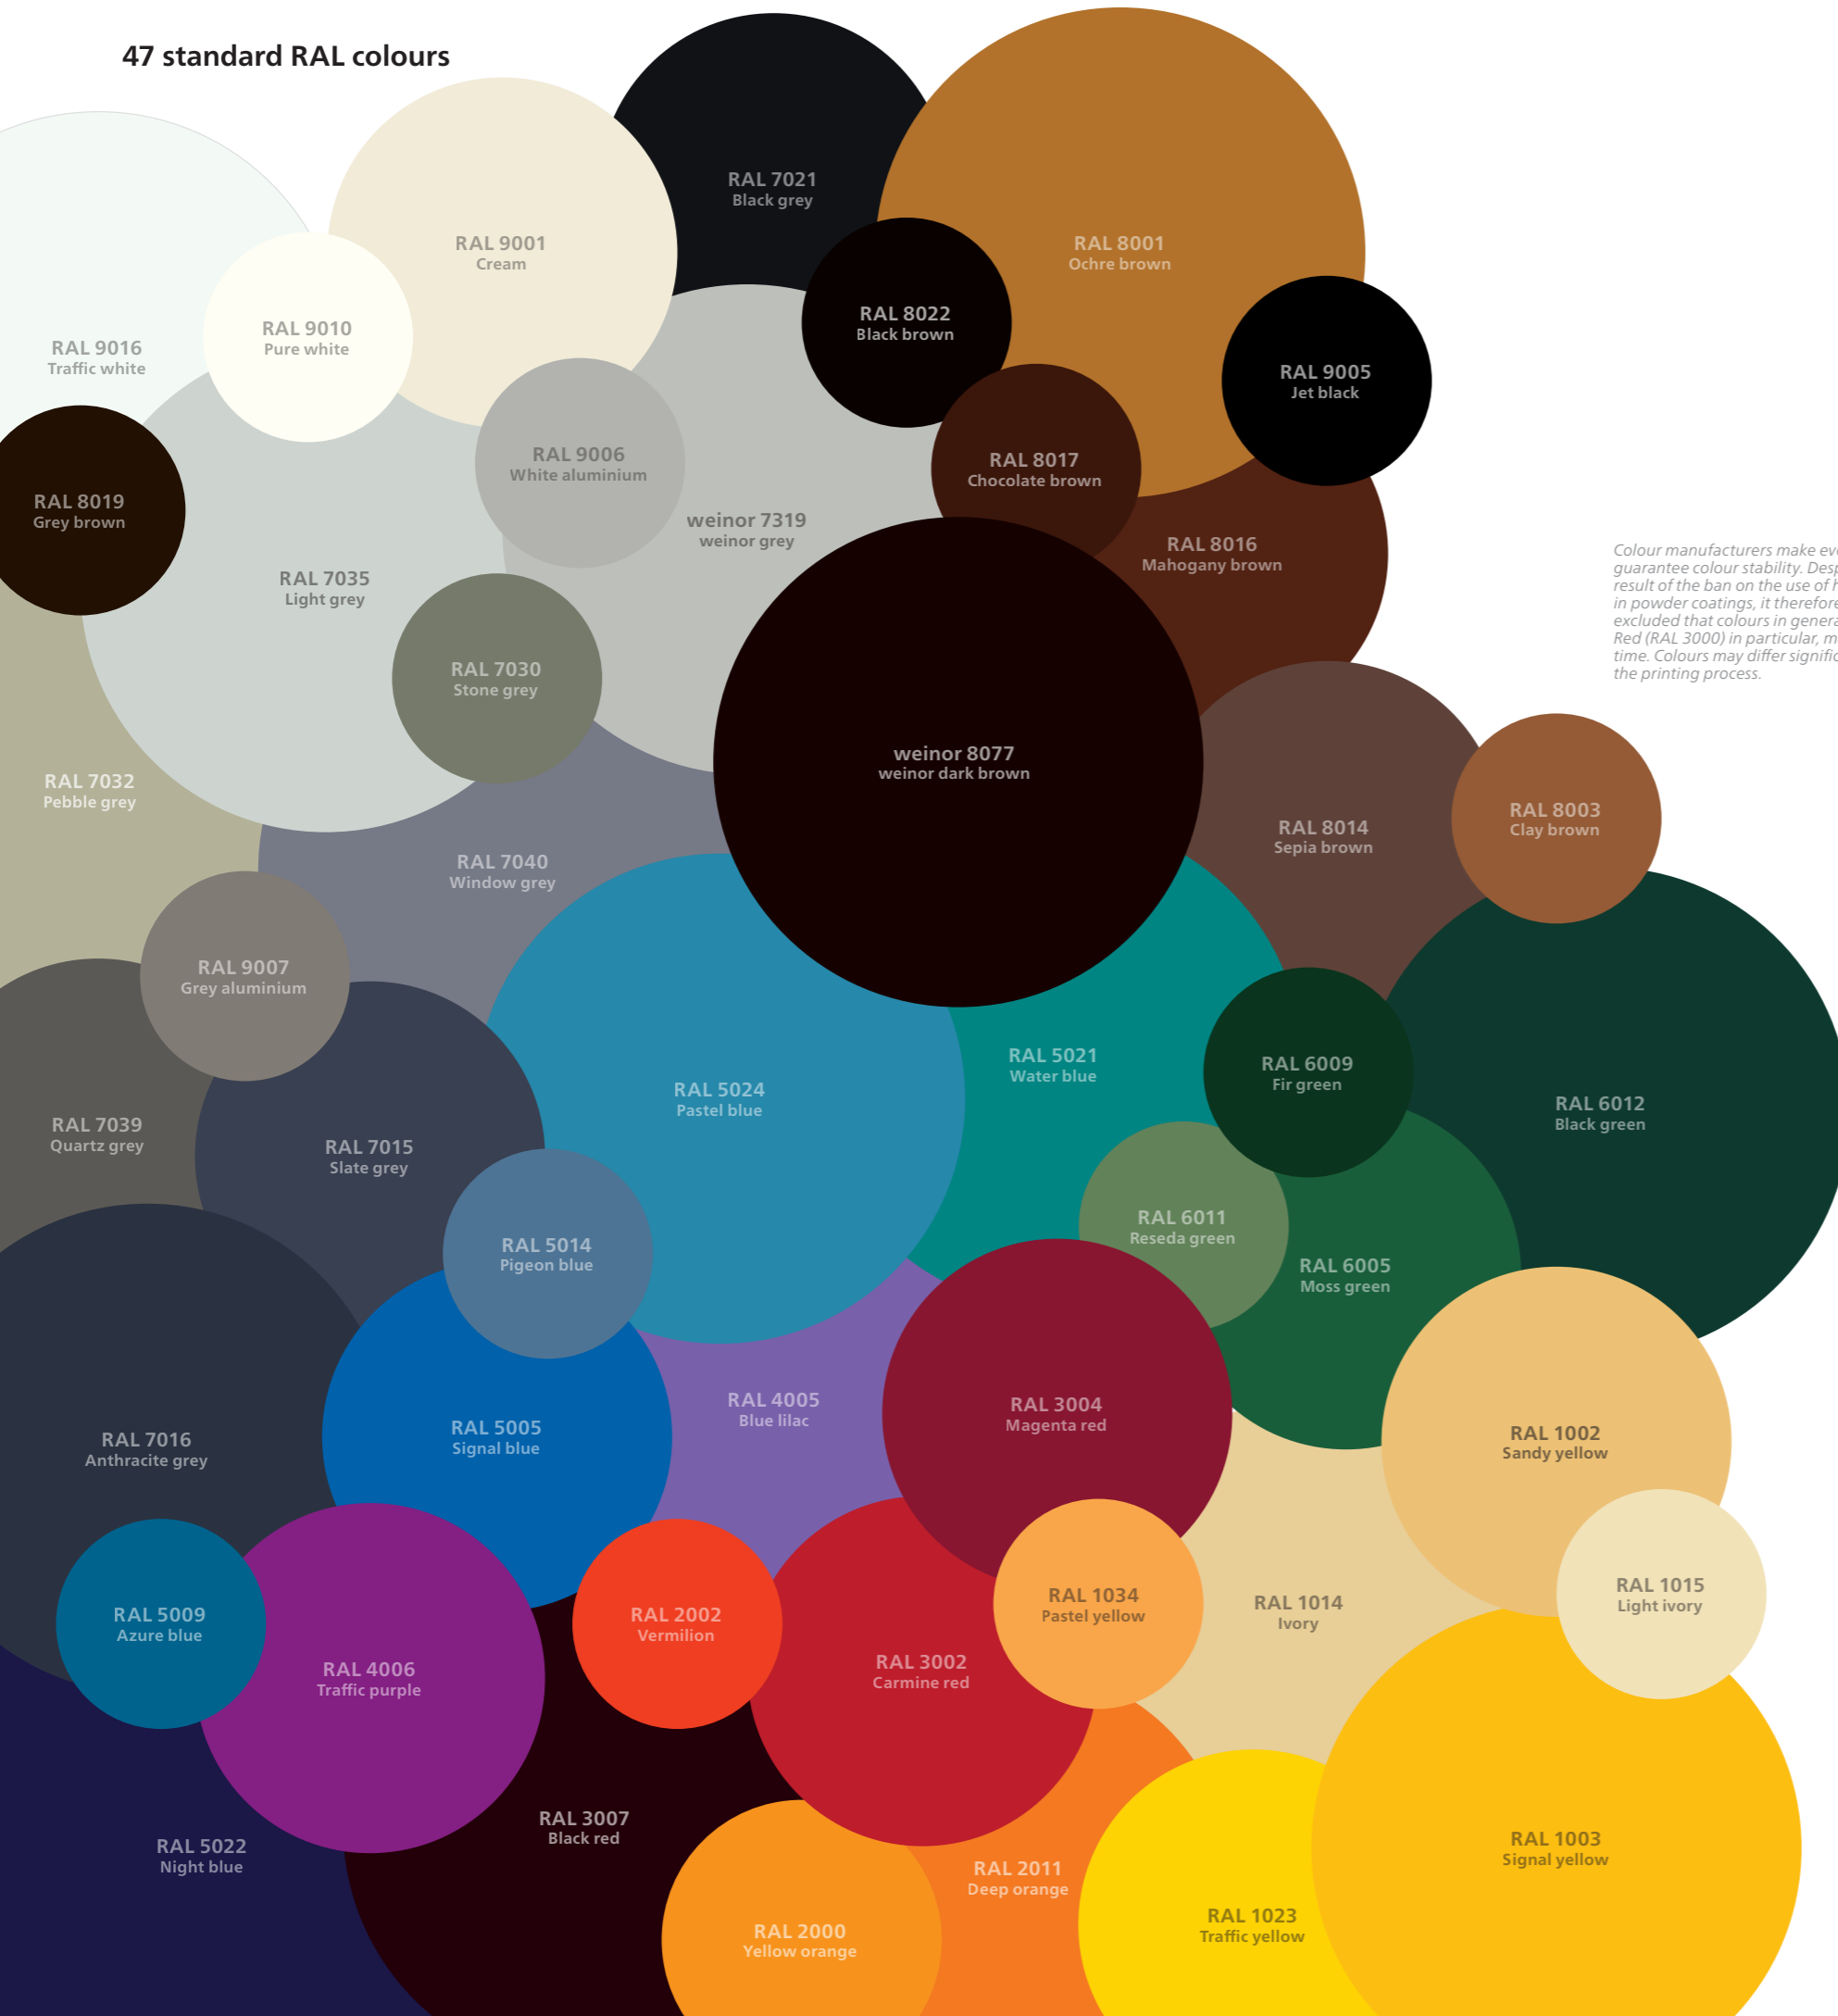

Note: Soltis® fabrics are not available for VertiTex II Zip.

StarScreen

Soltis®

Fibreglass screen

screens by weinor® is the fabric collection for vertical privacy and sun protection at home. The beautiful fabrics provide a pleasant climate and make it more homely.

47 standard RAL colours

Over 200 modern frame colours

Maximum colour safety: weiner has over 200 different frame colours for you to choose from. You can choose from diverse colours which harmonise with the architecture.

Choose from an abundance of high-quality colours:

- 47 standard RAL rack colours, silk gloss
- 9 scratchproof, resistant trend colours with an elegant textured look (standard)
- over 150 special RAL colours