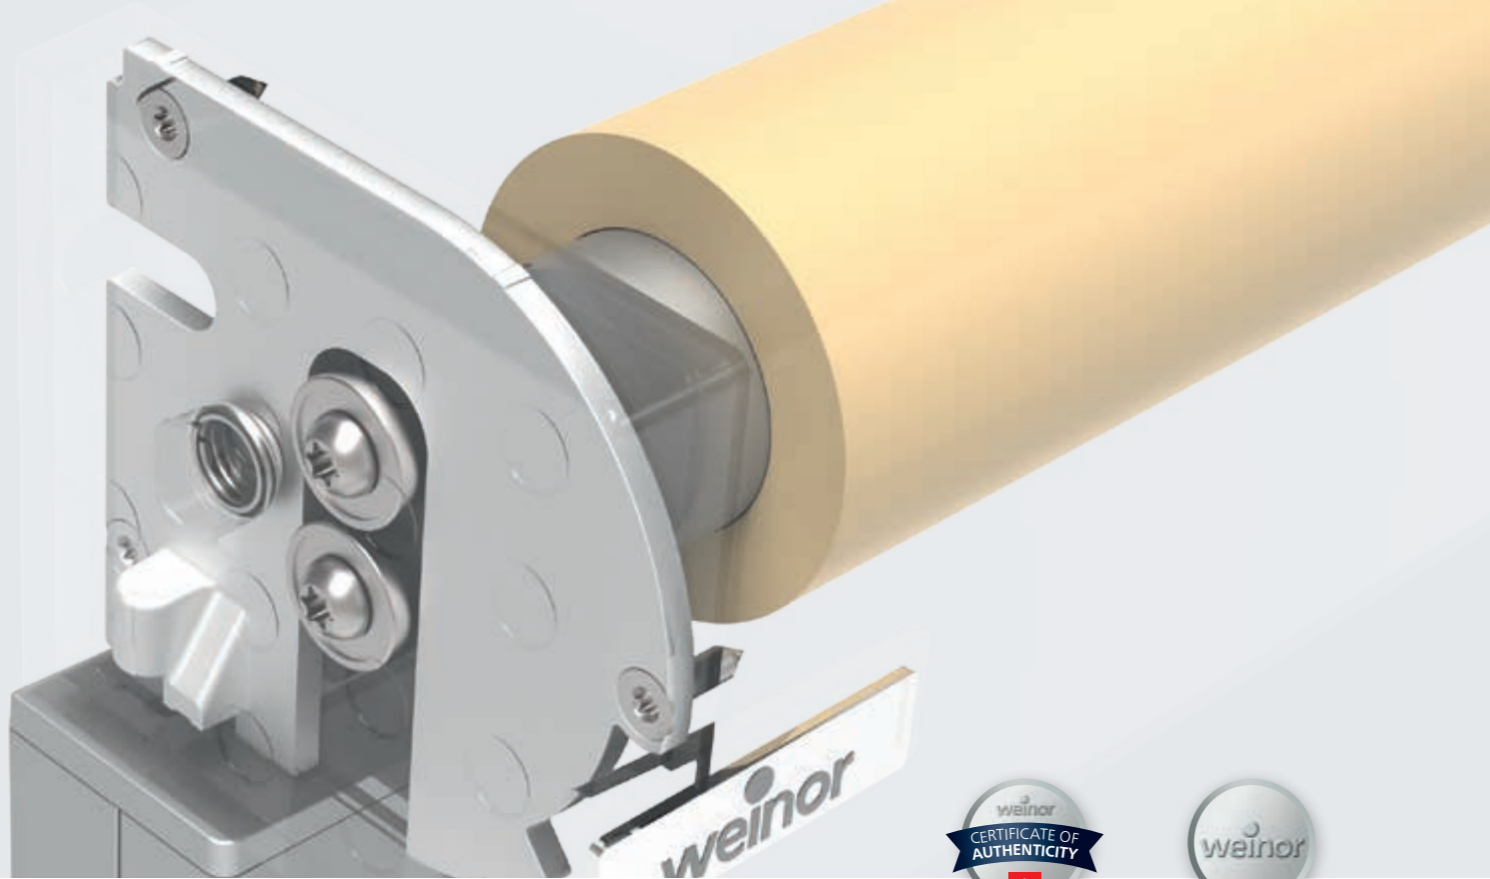

The innovative weinor **Opti-Flow-System®** makes large fabric widths possible.

Most definitely an original product

Premium quality made in Germany

Quality and comfort made by weinor

Anyone opting for weinor products can rely on top quality. Only high-quality materials are used. Thanks to our many years of experience and our own state-of-the-art production, the VertiTex II is perfectly tailored to your needs.

VertiTex II has been honoured with the **German Design Award 2019** in the Special Mention category for its modern, slimline design.