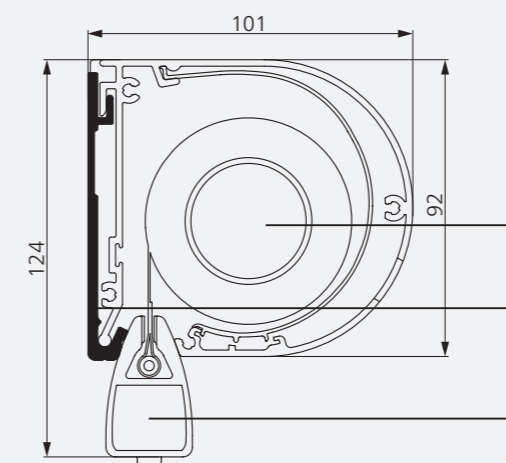

Cassette round, small (86 x 75 mm)

Cassette square, small (86 x 75 mm)

Cassette round, middle (101 x 92 mm)

Cassette square, middle (101 x 92 mm)

Cassette round, large (121 x 112 mm)

Cassette square, large (121 x 112 mm)