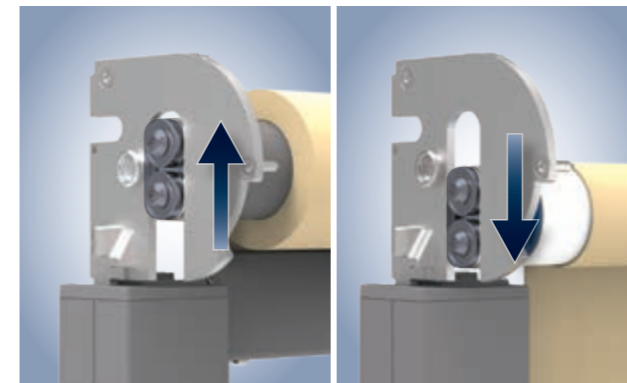

www.weinor.com/practical_advices_vertitex2

VertiTex II – technical highlights with zip, rail and rope

Wound up roller tube

Unrolled roller tube

Smallest cassette thanks to the weinor **Opti-Flow-System®**