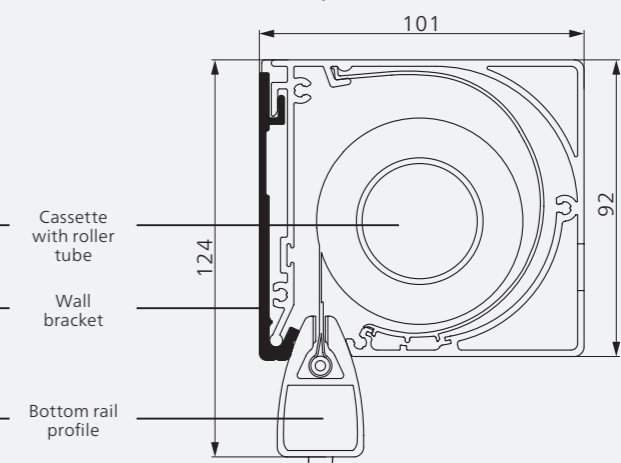

Cassette round, small (86 x 75 mm)

Cassette square, small (86 x 75 mm)

Cassette round, middle (101 x 92 mm)

Cassette square, middle (101 x 92 mm)

Cassette round, large (121 x 112 mm)

Cassette square, large (121 x 112 mm)