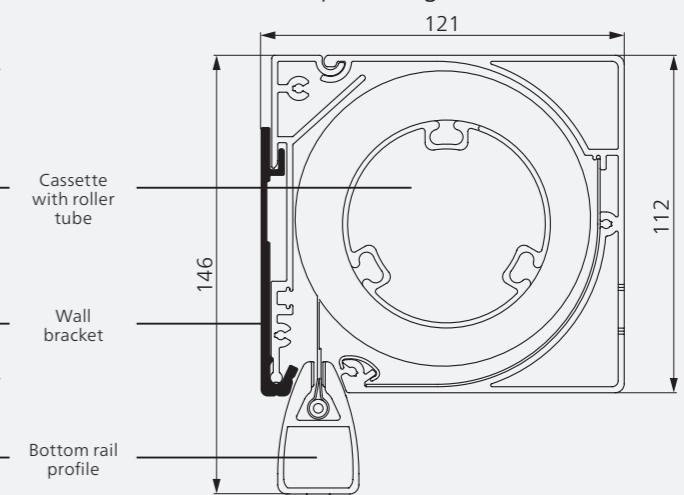

Cassette round, small (86 x 75 mm)

Cassette square, small (86 x 75 mm)

Cassette round, middle (101 x 92 mm)

Cassette square, middle (101 x 92 mm)

Cassette round, large (121 x 112 mm)

Cassette square, large (121 x 112 mm)