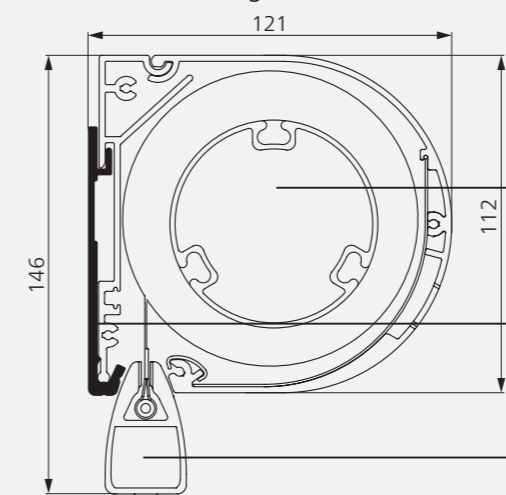

Cassette round, small (86 x 75 mm)

Cassette square, small (86 x 75 mm)

Cassette round, middle (101 x 92 mm)

Cassette square, middle (101 x 92 mm)

Cassette round, large (121 x 112 mm)

Cassette square, large (121 x 112 mm)