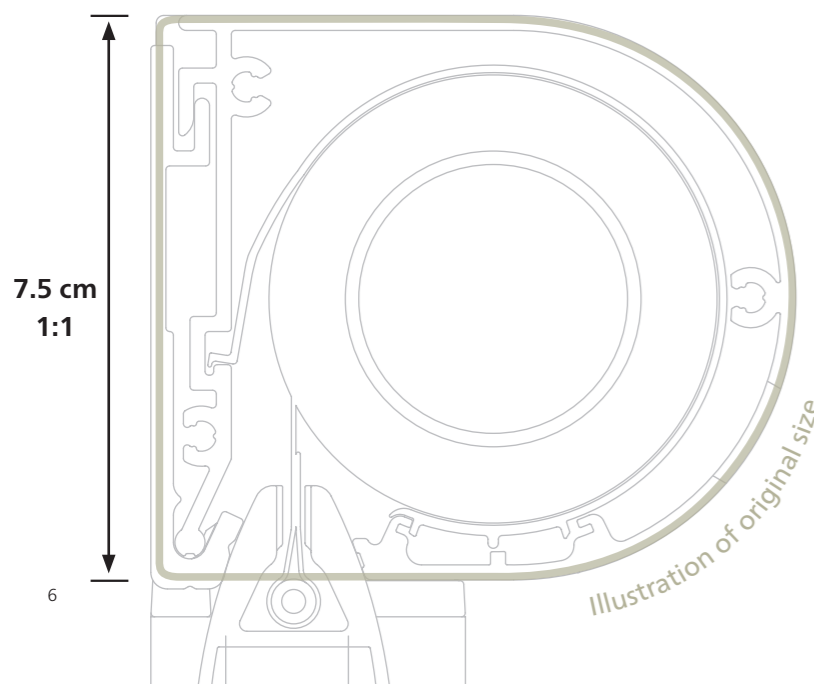

Our smallest*: just 7.5 cm high!

weinor is the only manufacturer to offer widths of up to 6 metres with the smallest cassette detail.

* For the rail and rope versions both in round and also square cassette shape. Besides this, there is also a 9.2 cm high cassette available.