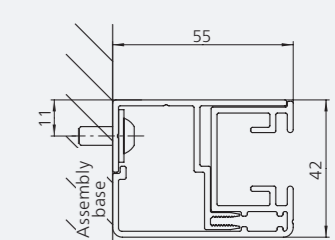

Cassette round, small (86 x 75 mm)

Cassette square, small (86 x 75 mm)

Cassette round, middle (101 x 92 mm)

Cassette square, middle (101 x 92 mm)

Cassette round, large (121 x 112 mm)

Cassette square, large (121 x 112 mm)

Round guide rail

Wall mounting

Installation in reveals

Square guide rail

Wall mounting

Installation in reveals

weinor prints climate neutrally. More information at: www.weinor.com/climate_neutra_print

We reserve the right to make technical changes as well as changes in range and product portfolio. The weinor product range may vary depending on the country. For technical reasons, the colours may appear slightly different when printed.